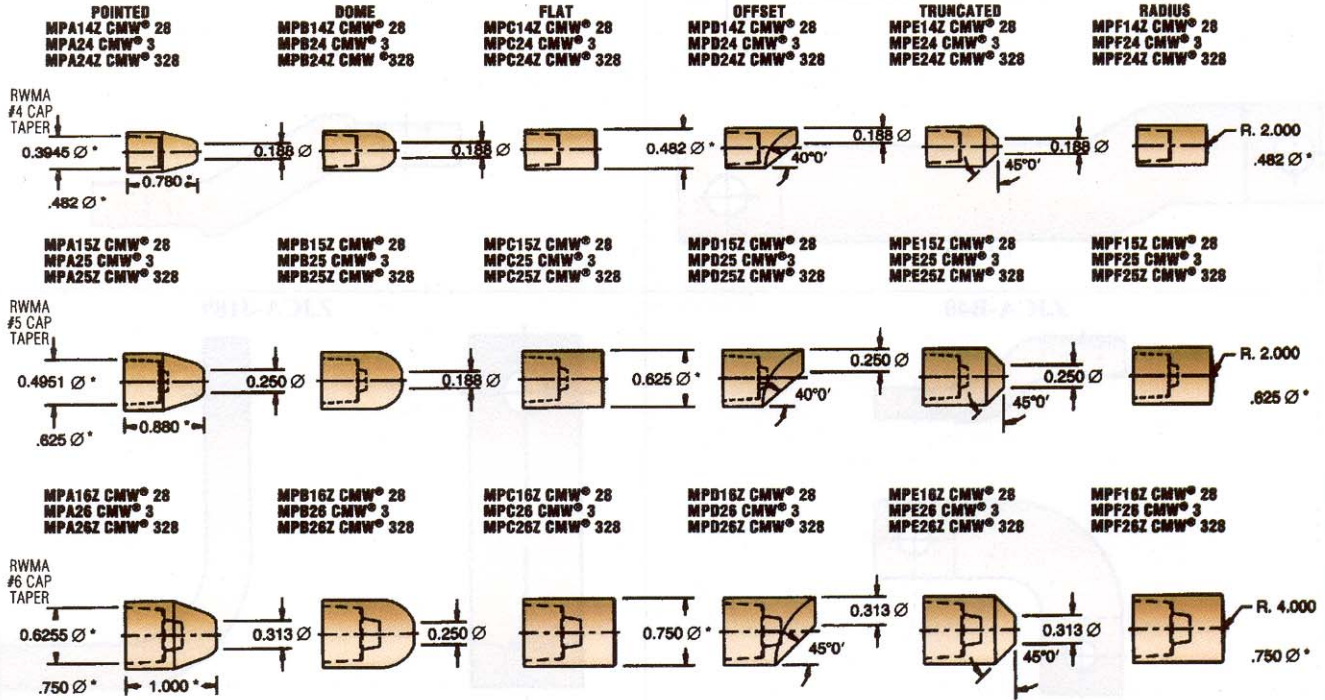

CMW GCAP® FEMALE CAP ELECTRODES

ALL DIM. MARKED WITH AN (*) ARE COMMON TO EACH CAP IN A HORIZONTAL LINE.

CMW GCAP® MALE CAP ELECTRODES

ALL DIM. MARKED WITH AN (*) ARE COMMON TO EACH CAP IN A HORIZONTAL LINE.

CMW FEMALE CAP ELECTRODES

ALL DIM. MARKED WITH AN (*) ARE COMMON TO EACH CAP IN A HORIZONTAL LINE.

CMW MALE CAP ELECTRODES

ALL DIM. MARKED WITH AN (*) ARE COMMON TO EACH CAP IN A HORIZONTAL LINE.