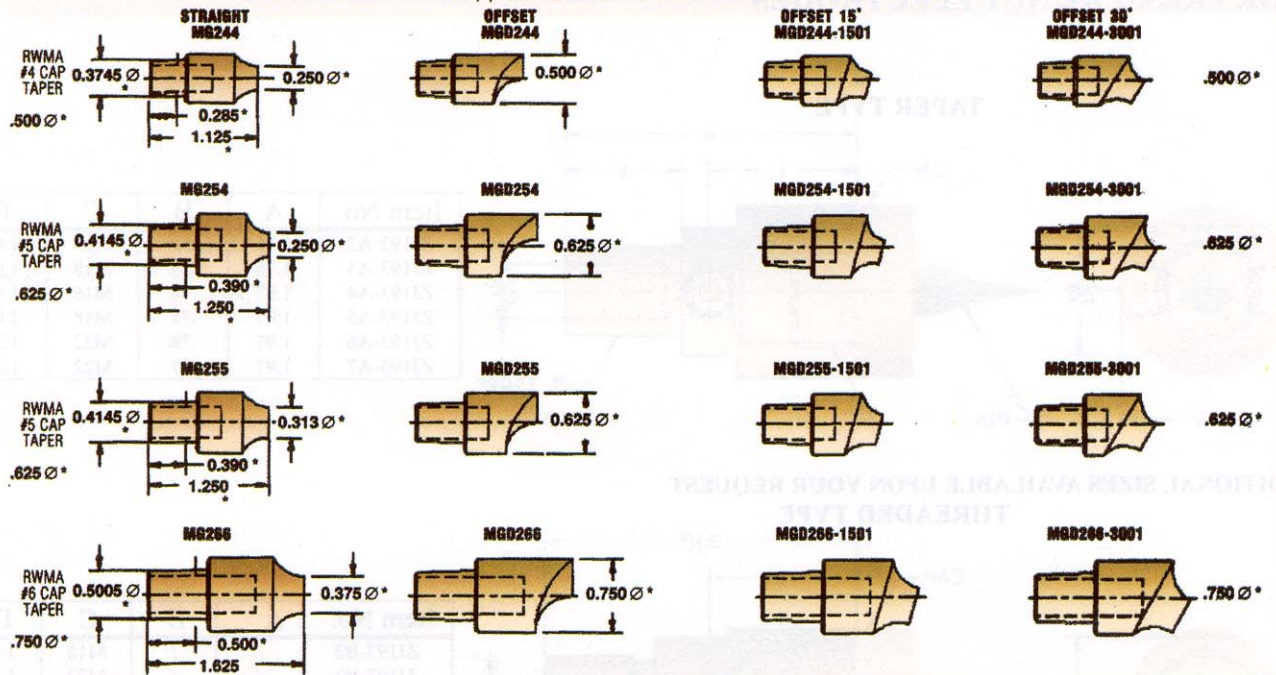

CMW GCAP® FEMALE CAP ELECTRODES

ALL DIM. MARKED WITH AN (*) ARE COMMON TO EACH CAP IN A HORIZONTAL LINE.

CMW GCAP® MALE CAP ELECTRODES

ALL DIM. MARKED WITH AN (*) ARE COMMON TO EACH CAP IN A HORIZONTAL LINE.

CMW FEMALE CAP ELECTRODES

ALL DIM. MARKED WITH AN (*) ARE COMMON TO EACH CAP IN A HORIZONTAL LINE.

CMW MALE CAP ELECTRODES

ALL DIM. MARKED WITH AN (*) ARE COMMON TO EACH CAP IN A HORIZONTAL LINE.