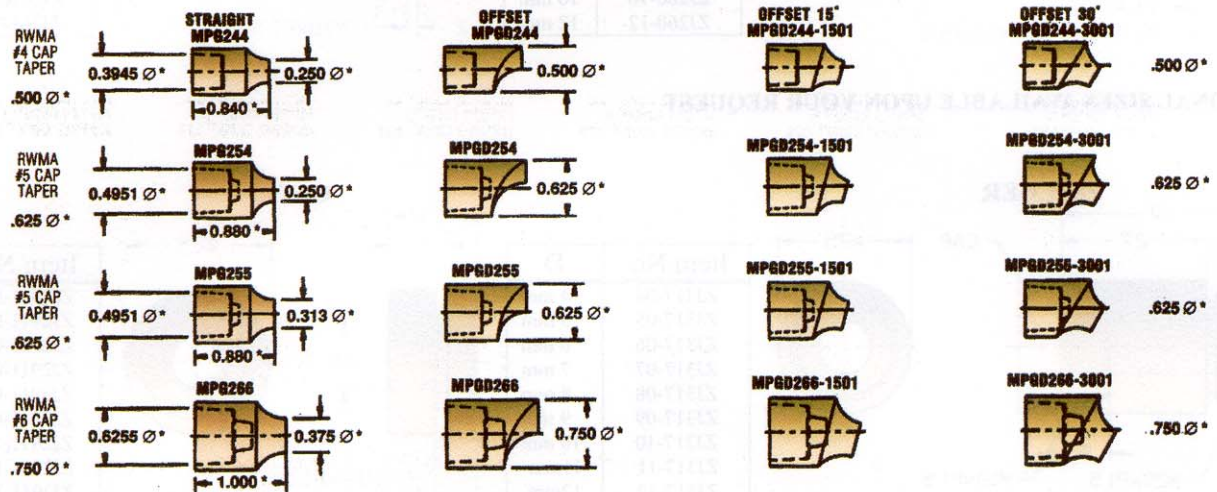

CMW GCAP® FEMALE CAP ELECTRODES

ALL DIM. MARKED WITH AN (*) ARE COMMON TO EACH CAP IN A HORIZONTAL LINE.

CMW GCAP® MALE CAP ELECTRODES

ALL DIM. MARKED WITH AN (*) ARE COMMON TO EACH CAP IN A HORIZONTAL LINE.

CMW FEMALE CAP ELECTRODES

ALL DIM. MARKED WITH AN (*) ARE COMMON TO EACH CAP IN A HORIZONTAL LINE.

CMW MALE CAP ELECTRODES

ALL DIM. MARKED WITH AN (*) ARE COMMON TO EACH CAP IN A HORIZONTAL LINE.