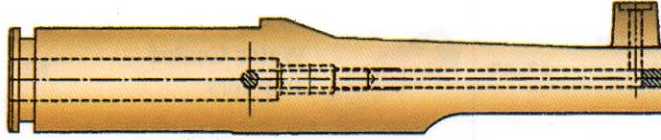

### SPECIAL MALE ADAPTERS SHANK FOR FEMALE CAP

IF YOU HAVE A NEED FOR PARTS SIMILAR TO THESE, PLEASE SEND US A PRINT AND WE CAN MAKE THEM TO YOUR SPECIFICATIONS.

ZJH-010

ZJH-015

ZJH-035

ZJH-045

ZJH-055

ZJH-070

ZJH-080

ZJH-090

ZJH-105

ZJH-115

ZJH-120

ZJH-140

ZJH-160

ZJH-180