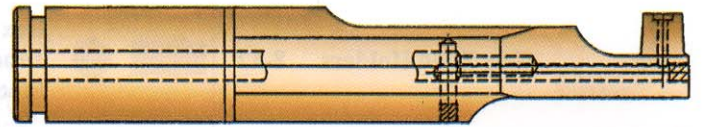

### SPECIAL MALE ADAPTERS SHANK FOR FEMALE CAP

IF YOU HAVE A NEED FOR PARTS SIMILAR TO THESE, PLEASE SEND US A PRINT AND WE CAN MAKE THEM TO YOUR SPECIFICATIONS.

ZJH-010

ZJH-015

ZJH-035

ZJH-045

ZJH-055

ZJH-070

ZJH-080

ZJH-090

ZJH-105

ZJH-115

ZJH-120

ZJH-140

ZJH-160

ZJH-180