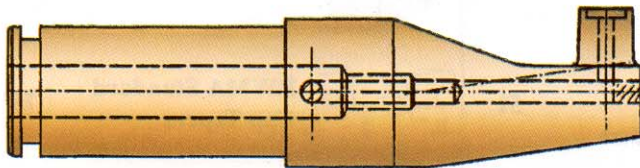

### SPECIAL MALE ADAPTERS SHANK FOR FEMALE CAP

IF YOU HAVE A NEED FOR PARTS SIMILAR TO THESE, PLEASE SEND US A PRINT AND WE CAN MAKE THEM TO YOUR SPECIFICATIONS.

ZJH-010

ZJH-015

ZJH-035

ZJH-045

ZJH-055

ZJH-070

ZJH-080

ZJH-090

ZJH-105

ZJH-115

ZJH-120

ZJH-140

ZJH-160

ZJH-180