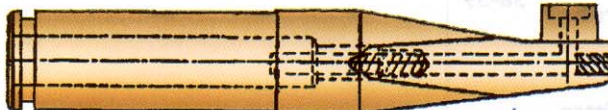

### SPECIAL MALE ADAPTERS SHANK FOR FEMALE CAP

IF YOU HAVE A NEED FOR PARTS SIMILAR TO THESE, PLEASE SEND US A PRINT AND WE CAN MAKE THEM TO YOUR SPECIFICATIONS.

ZJH-010

ZJH-015

ZJH-035

ZJH-045

ZJH-055

ZJH-070

ZJH-080

ZJH-090

ZJH-105

ZJH-115

ZJH-120

ZJH-140

ZJH-160

ZJH-180

IF YOU HAVE A NEED FOR PARTS SIMILAR TO THESE, PLEASE SEND US A PRINT AND WE CAN MAKE THEM TO YOUR SPECIFICATIONS.

ZJH-210

ZJH-215

ZJH-220

ZJH-240

ZJH-260

ZJH-270

ZJH-275