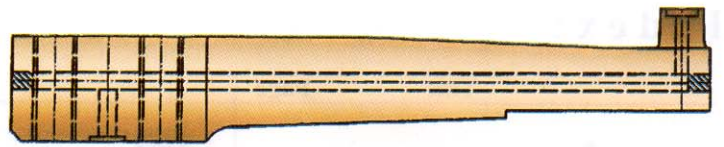

### SPECIAL MALE ADAPTERS SHANK FOR FEMALE CAP

IF YOU HAVE A NEED FOR PARTS SIMILAR TO THESE, PLEASE SEND US A PRINT AND WE CAN MAKE THEM TO YOUR SPECIFICATIONS.

ZJH-010

ZJH-015

ZJH-035

ZJH-045

ZJH-055

ZJH-070

ZJH-080

ZJH-090

ZJH-105

ZJH-115

ZJH-120

ZJH-140

ZJH-160

ZJH-180